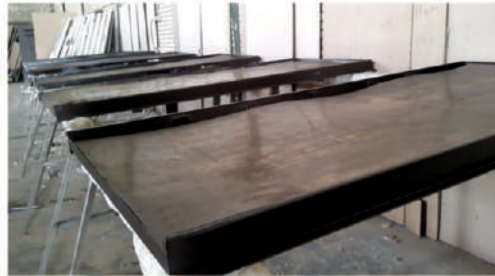

@isonkapi

ISUN DOOR Company Started its Business in 2015. In agreement with the state's macro policies for support of national production, ISUN DOOR embarked on manufacture in 2016. Having restricted its dependence on foreign countries to the import of only raw materials assisted with its factory of over 3500 sq located in Sabashahr and modern machinery and equipment imported from Italy and Turkey and highly experienced personnel and foreign specialized trainers, operates in most of Iranian provinces and big cities and offers its products either directly or by franchise in most of Iranian provinces and big cities.

**ISUN
DOOR**