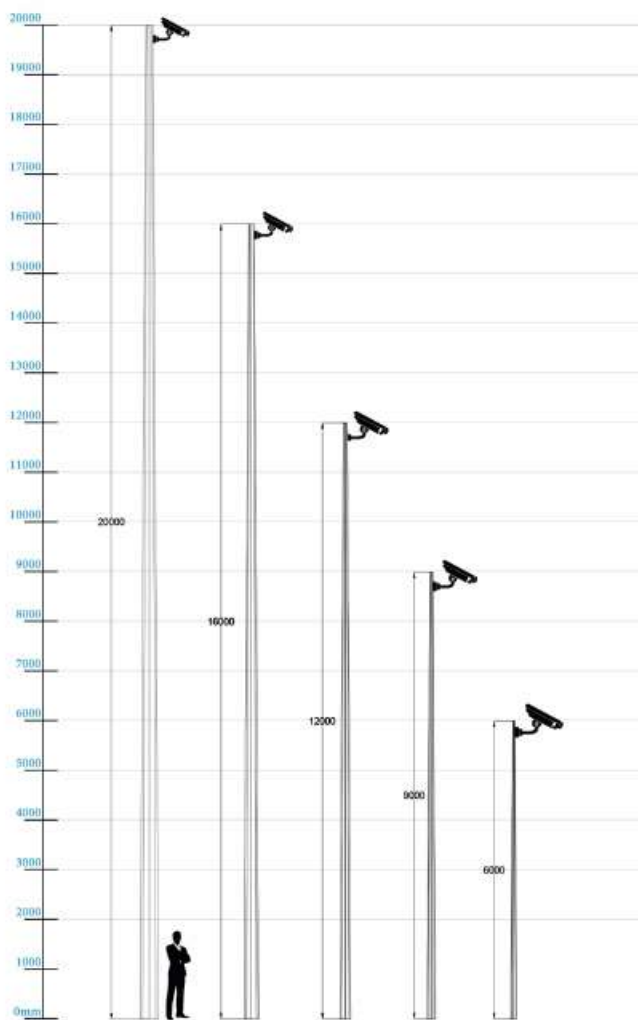

Tower Lighting (9-30m)

Height	Number of projectors	Manual/ Electric	High diameter	Low diameter	Thickness
9 m	6*400w	Manual	130	275	3
12m	4*400w	Electric	160	330	3
12m	6*400w	Electric	180	340	4
12m	12*400w	Electric	290	520	3
15m	6*400w	Manual	180	300	4
15m	12*400w	Electric	180	340	3
16m	8*400w	Electric	240	450	4
16m	8*400w	Electric	180	480	4
18m	12*400w	Electric	240	480	4
24m	24*200w	Electric	250	600	5-4
30m	16*400w	Electric	220	670	4-4-3

Stadium High mast

Height	Number of projectors	High diameter	Low diameter	Thickness	
14m	6	380	180	4	12*M24
15m	4	370	150	4	12*M24
15m	12	480	250	4	12*M24
20m	4	370	150	5-4	12*M24
20m	16	740	400	6-5-4	12*M27
25m	16	370	150	5-4	16*M24
35m	24	900	400	8-6-5-4	16*M30

Camera pole

← 6m up to 20m

Flag pole

9m up to 60m

Traffic Pole

unilateral & bilateral

HESAM SANAT SHARGH
Lighting Industrial

 info@hesamsanat.com