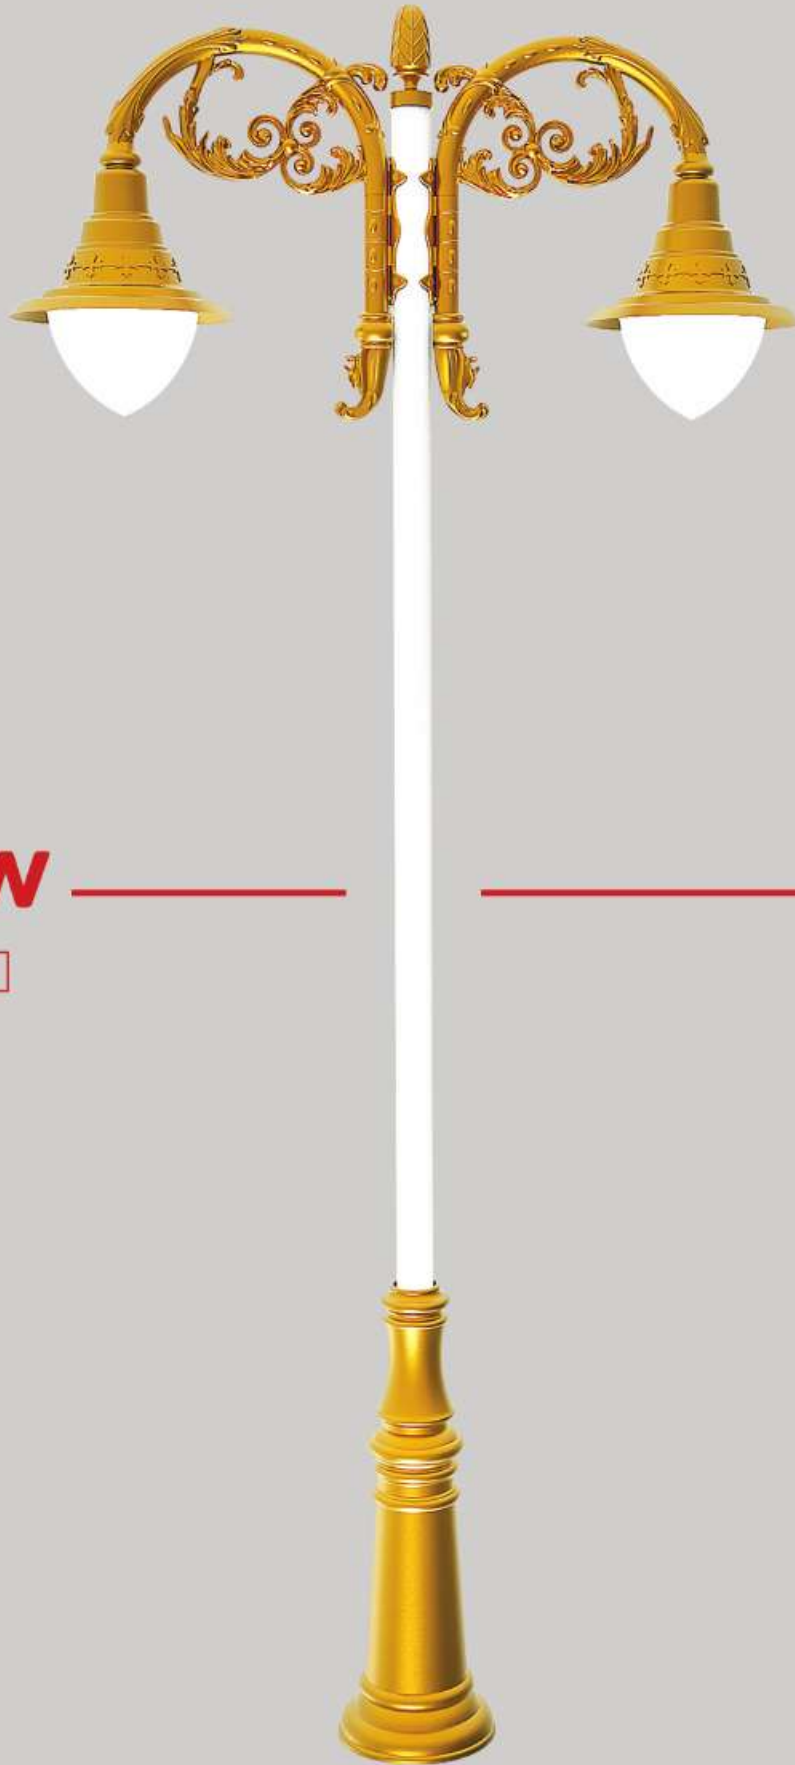

 [hesamsanatlighting](https://www.instagram.com/hesamsanatlighting)

 [Hesam Sanat Lighting Industries](https://www.facebook.com/HesamSanatLightingIndustries)

 www.hesamsanat.com

HESAM SANAT SHARGH
Lighting Industrial
www.hesamsanat.com

General Catalogue
2021-22

• Park Lighting pole

• پایه چراغ پارکی

Classic

NEW

دلاریس

HESAM SANAT SHARGH

Lighting Industrials