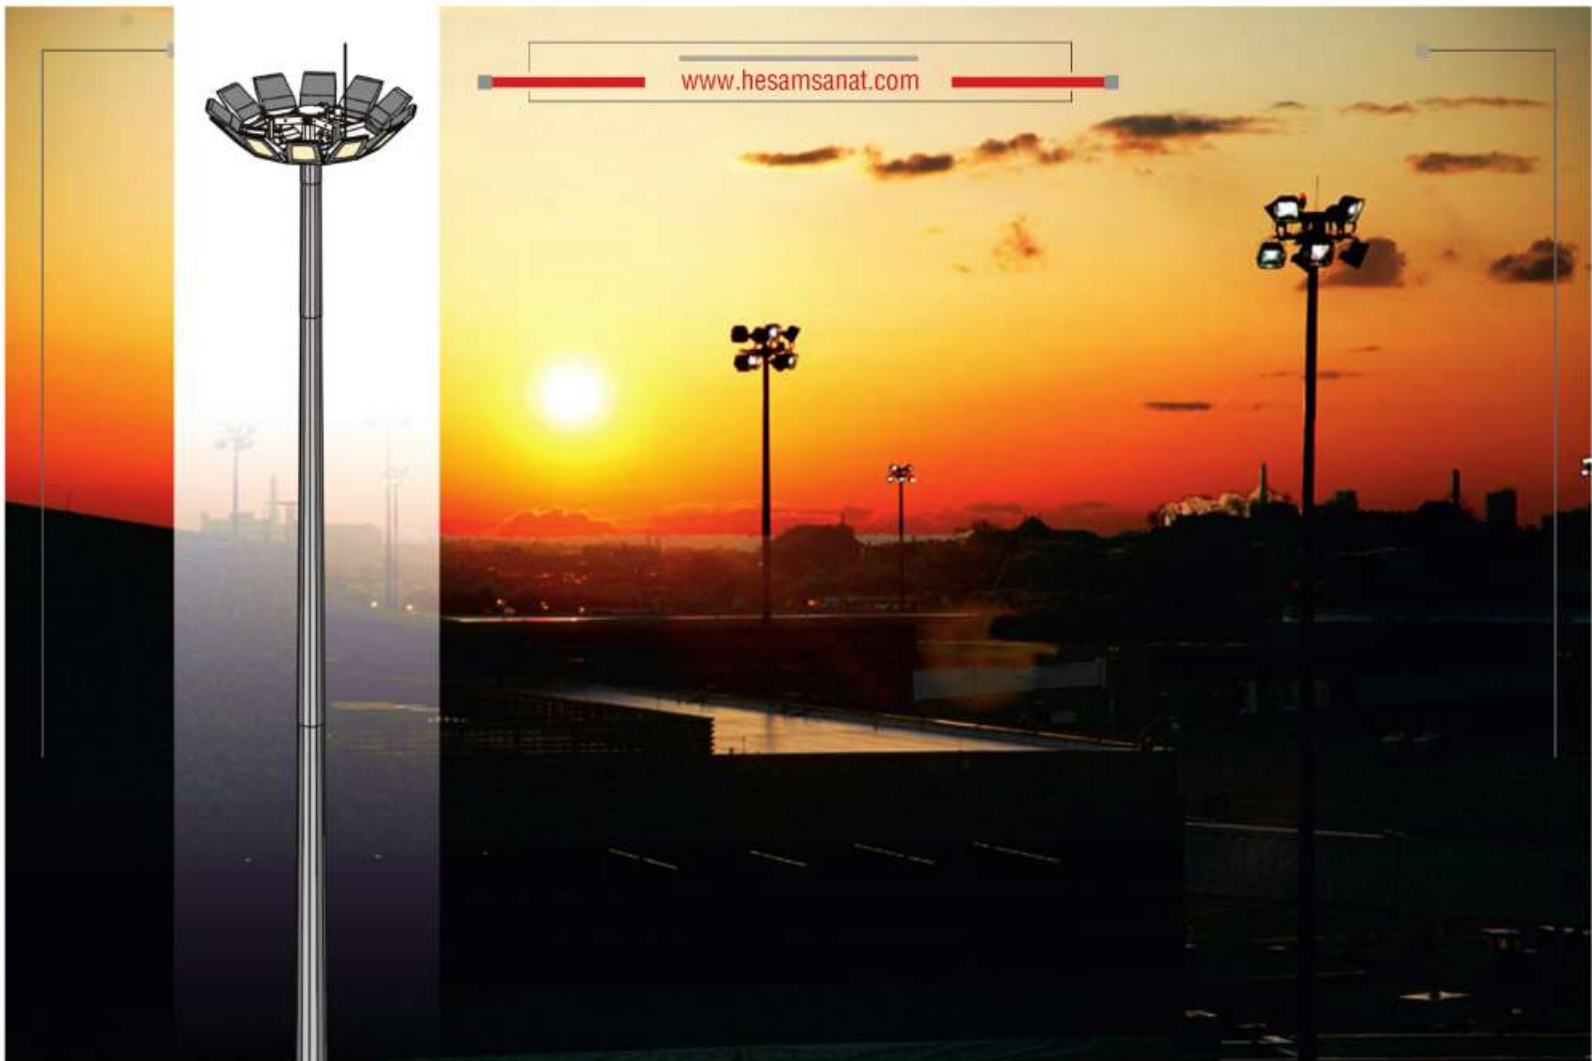

Tower Lighting (9-30m)

Height	Number of projectors	Manual/ Electric	High diameter	Low diameter	Thickness
9 m	6*400w	Manual	130	275	3
12m	4*400w	Electric	160	330	3
12m	6*400w	Electric	180	340	4
12m	12*400w	Electric	290	520	3
15m	6*400w	Manual	180	300	4
15m	12*400w	Electric	180	340	3
16m	8*400w	Electric	240	450	4
16m	8*400w	Electric	180	480	4
18m	12*400w	Electric	240	480	4
24m	24*200w	Electric	250	600	5-4
30m	16*400w	Electric	220	670	4-4-3