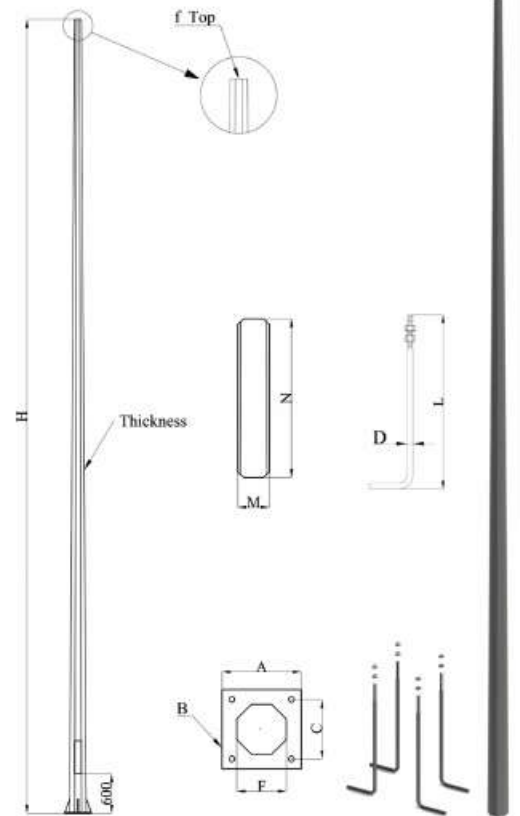

General Catalogue
2021-22

• Multi-dimensional

• پایه های چند وجهی

Road Lighting

Height	High diameter	Low diameter	Thickness	A	B	C	D	L	Section
5 m	60	120	3	250	8	180	16	500	1
6 m	60	120	3	250	10	180	16	500	1
7 m	85	180	4	300	12	235	16	500	1
8 m	80	180	4	350	15	250	16	500	1
9 m	90	190	3	330	15	250	20	600	1
10m	95	200	3	330	15	250	24	800	1
11m	110	215	3	400	15	300	24	800	1
12m	100	250	4	400	20	300	24	800	2
13m	100	250	4	400	20	300	24	800	2
14m	90	285	3-4	450	25	330	27	800	3
15m	110	330	4-5	450	25	330	27	800	3

Tower Lighting (9-30m)

Height	Number of projectors	Manual/ Electric	High diameter	Low diameter	Thickness
9 m	6*400w	Manual	130	275	3
12m	4*400w	Electric	160	330	3
12m	6*400w	Electric	180	340	4
12m	12*400w	Electric	290	520	3
15m	6*400w	Manual	180	300	4
15m	12*400w	Electric	180	340	3
16m	8*400w	Electric	240	450	4
16m	8*400w	Electric	180	480	4
18m	12*400w	Electric	240	480	4
24m	24*200w	Electric	250	600	5-4
30m	16*400w	Electric	220	670	4-4-3

Stadium High mast

Height	Number of projectors	High diameter	Low diameter	Thickness	
14m	6	380	180	4	12*M24
15m	4	370	150	4	12*M24
15m	12	480	250	4	12*M24
20m	4	370	150	5-4	12*M24
20m	16	740	400	6-5-4	12*M27
25m	16	370	150	5-4	16*M24
35m	24	900	400	8-6-5-4	16*M30